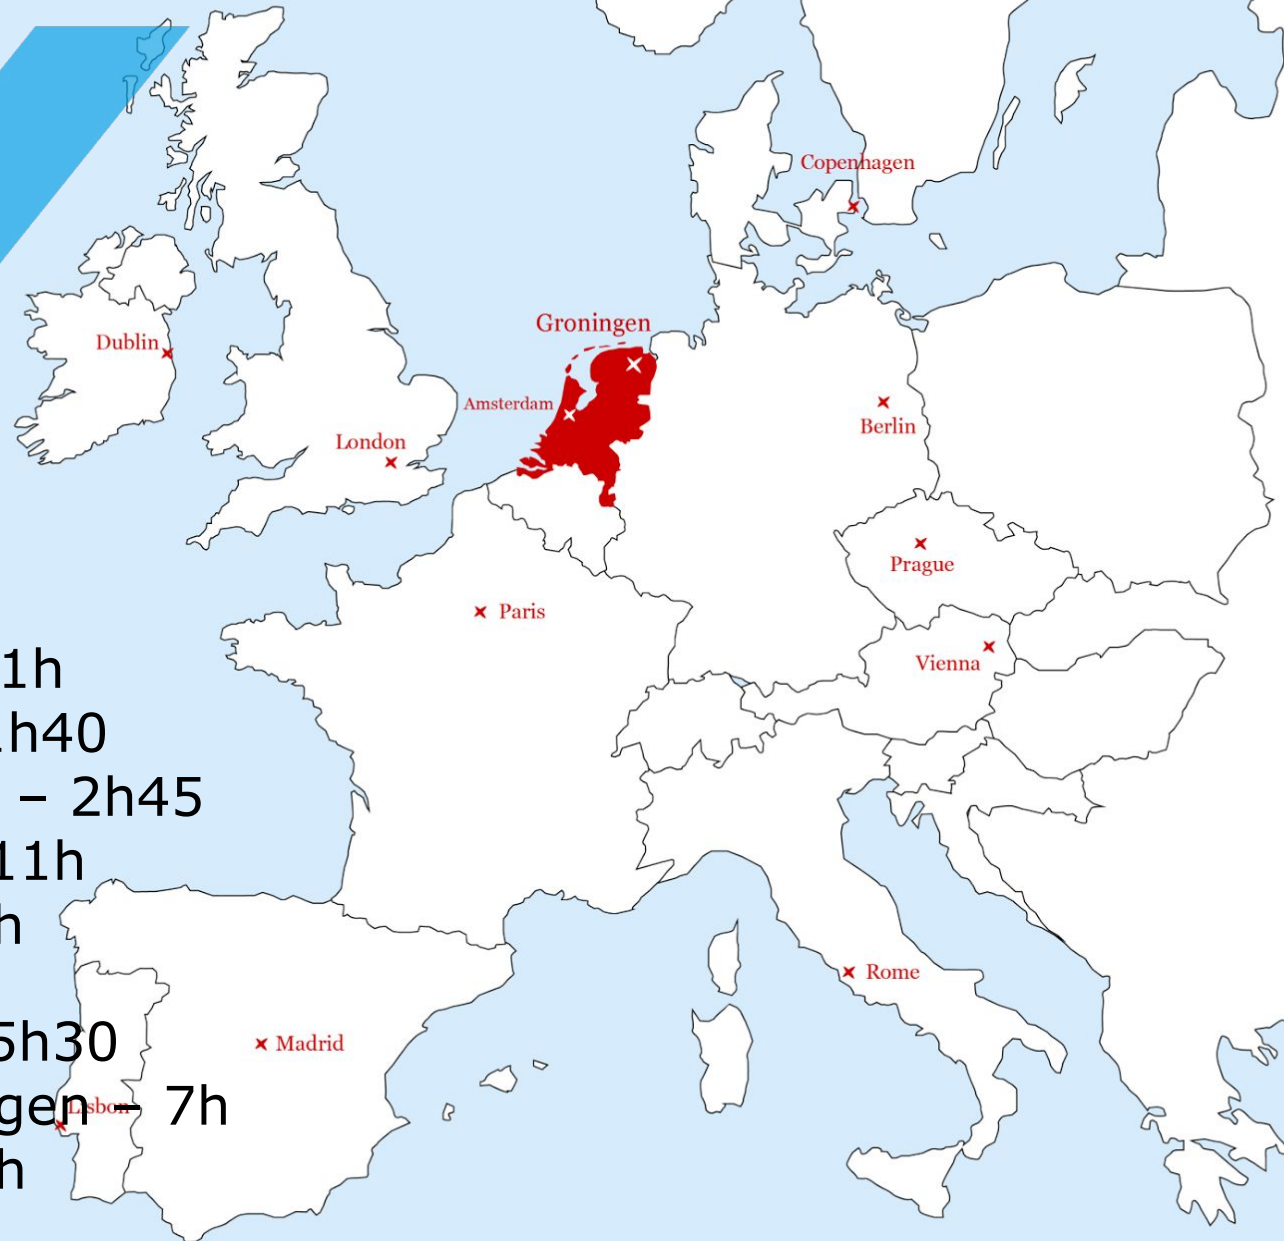

# Ranking

We are proud of our position  
 in the world rankings:

113<sup>th</sup>  
 QS

83<sup>rd</sup>  
 Times Higher  
 Education

59<sup>th</sup>

ARWU (Shanghai)

# Authentic Dutch Experience

**Groningen is a vibrant student city situated in the north of the Netherlands**

- Top 5 cycling city in Europe
- Free Dutch course to B1 level
- Many student associations (also for International students)
- No tuition fee or bench fee

# Where are we?

London - 1h  
 Dublin - 1h40  
 Bucharest - 2h45  
 Beijing - 11h  
 Dubai - 7h

Berlin - 5h30  
 Copenhagen - 7h  
 Paris - 7h